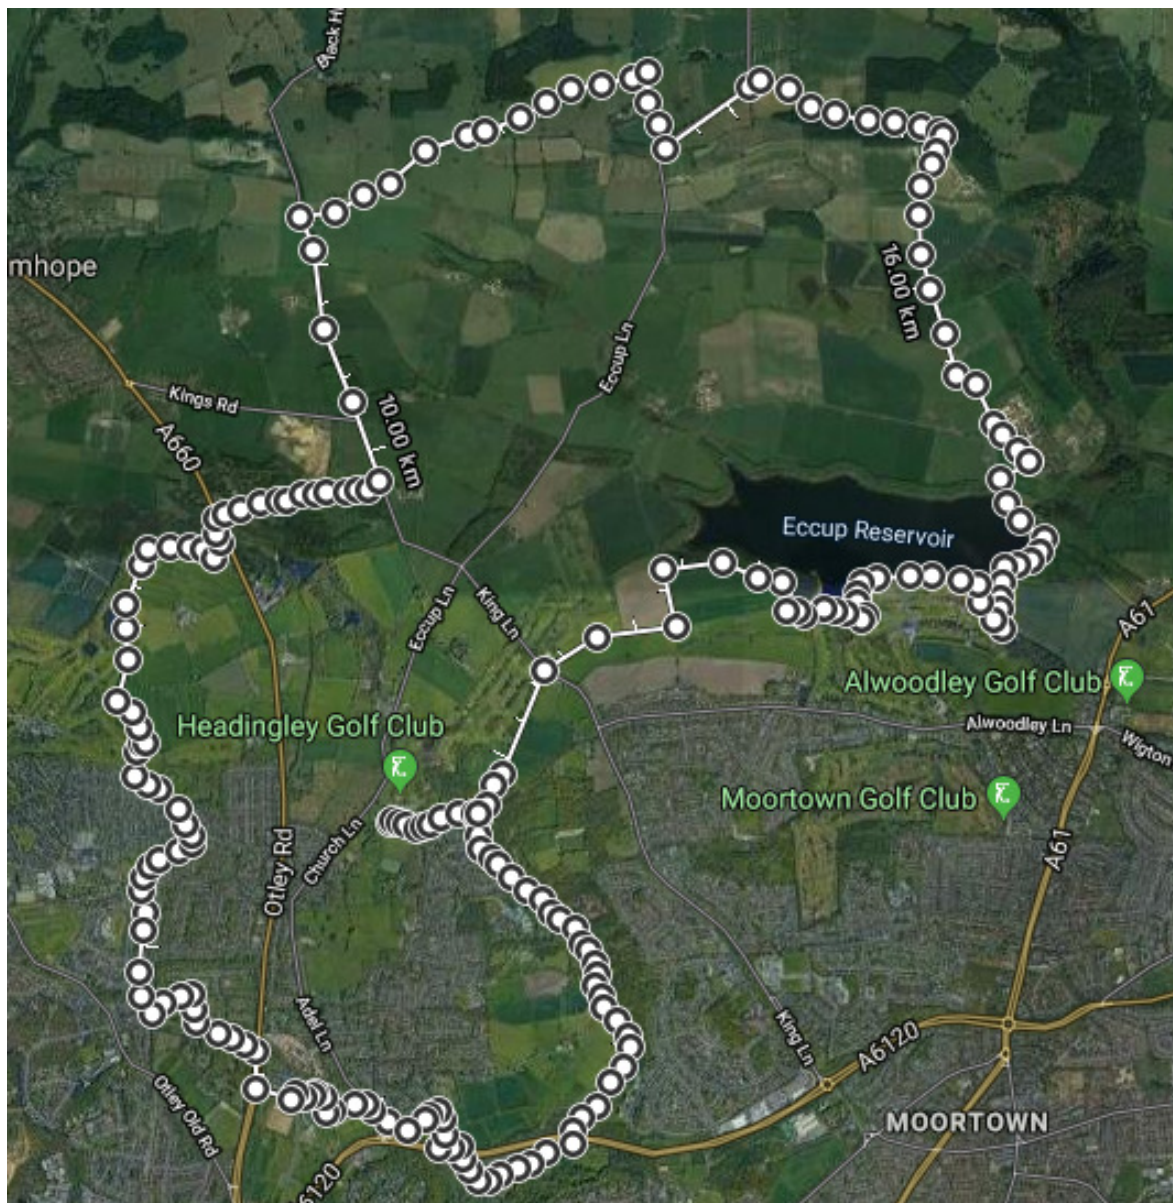

# Adel Boundary Walk Route

Imagery © 2021 Infoterra Ltd & Bluesky, Maxar Technologies, The Geoinformation Group.  
Map data © 2021 Google

## Sectional distances:

From	To	Distance
Old Stables	Lawnswood Cemetery	3½ miles
Lawnswood Cemetery	Golden Acre Park	2½ miles
Golden Acre Park	Bank End/Ebor Way	2½ miles
Bank End/Ebor Way	Eccup Reservoir	2½ miles
Eccup Reservoir	Old Stables	3 miles